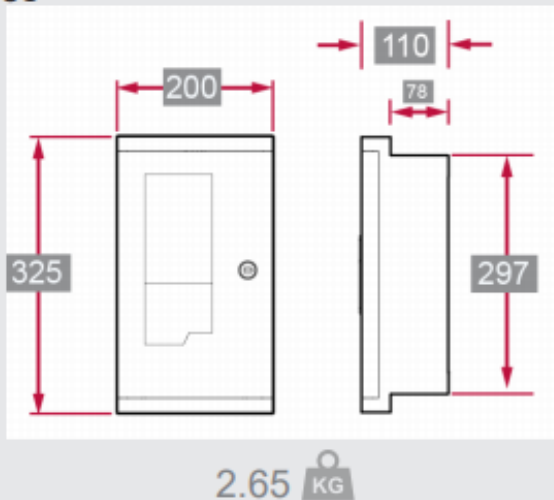

Technical Specifications

Model	TS-OS/R	TS-OS/WP
Part No.	195-310	195-335
Standby Current		2mA
Off Hook Current		40mA
Line Voltage Standby		24Vdc
Operating Temp.	< 50°C	< 65°C
Relative Humidity		< 90% RH
Dimensions (mm)	325 (H) x 200 (W) x 110 (D)	339 (H) x 246 (W) x 126 (D)
Weight	2.65KG	6KG

Dimensions (mm) & Weight (kg)

TS-OS

TS-OS/WP

The unit is also available in an IP66 weatherproof enclosure with a stainless-steel handset cord (TS-OS/WP)